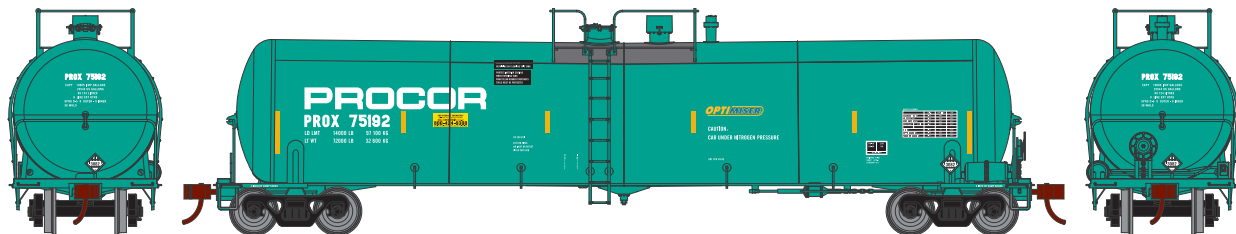

Ethanol Tank Car

- | | | |
|-----------|---|---------|
| ___ 24341 | GATX-Soy Power #30862 (single) | \$21.98 |
| ___ 24342 | GATX-Soy Power 3 Pack, #30867, 32499, 36129 | \$65.98 |
| ___ 24343 | GATX-Soy Power 3 Pack, #30865, 32491, 32493 | \$65.98 |
| ___ 24344 | GATX-Soy Power 3 Pack, #30868, 32496, 32498 | \$65.98 |

- | | | |
|-----------|---|---------|
| ___ 24345 | Procor (green) #75192 (single) | \$21.98 |
| ___ 24346 | Procor (green) 3 Pack, #75101, 75175, 75341 | \$65.98 |
| ___ 24347 | Procor (green) 3 Pack, #71043, 71055, 75279 | \$65.98 |
| ___ 24348 | Procor (green) 3 Pack, #71093, 75241, 75292 | \$65.98 |

- | | | |
|-----------|---|---------|
| ___ 24349 | TILX Global Ethanol #192221 (single) | \$21.98 |
| ___ 24350 | TILX Global Ethanol 3 Pack, #192252, 192270, 192288 | \$65.98 |
| ___ 24351 | TILX Global Ethanol 3 Pack, #192244, 192266, 192278 | \$65.98 |
| ___ 24352 | TILX Global Ethanol 3 Pack, #190220, 192239, 192292 | \$65.98 |

Era: 2005 - Present

- Machined, non-magnetic wheelsets
- Scaled from manufacturer's drawings
- McHenry® N scale couplers
- Fully assembled
- Weighted for optimal performance

Athearn Trains • 1600 Forbes Way • Suite 120 • Long Beach, CA • 90810
 310-763-7140 • fax 310-763-7449 • www.athearn.com