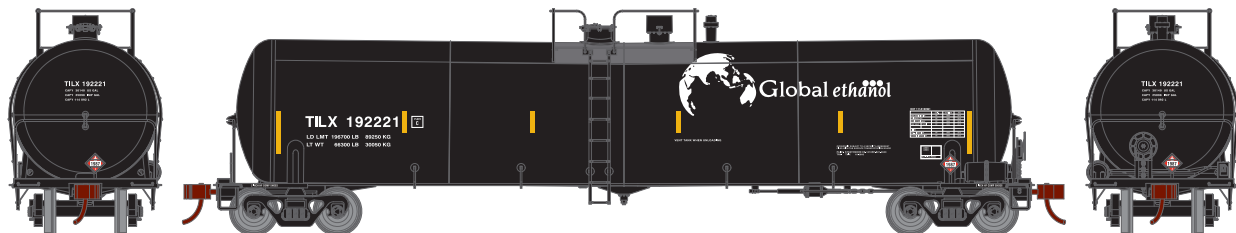

Ethanol Tank Car

- | | | |
|-----------|---|---------|
| ___ 24341 | GATX-Soy Power #30862 (single) | \$21.98 |
| ___ 24342 | GATX-Soy Power 3 Pack, #30867, 32499, 36129 | \$65.98 |
| ___ 24343 | GATX-Soy Power 3 Pack, #30865, 32491, 32493 | \$65.98 |
| ___ 24344 | GATX-Soy Power 3 Pack, #30868, 32496, 32498 | \$65.98 |

- | | | |
|-----------|---|---------|
| ___ 24345 | Procor (green) #75192 (single) | \$21.98 |
| ___ 24346 | Procor (green) 3 Pack, #75101, 75175, 75341 | \$65.98 |
| ___ 24347 | Procor (green) 3 Pack, #71043, 71055, 75279 | \$65.98 |
| ___ 24348 | Procor (green) 3 Pack, #71093, 75241, 75292 | \$65.98 |

- | | | |
|-----------|---|---------|
| ___ 24349 | TILX Global Ethanol #192221 (single) | \$21.98 |
| ___ 24350 | TILX Global Ethanol 3 Pack, #192252, 192270, 192288 | \$65.98 |
| ___ 24351 | TILX Global Ethanol 3 Pack, #192244, 192266, 192278 | \$65.98 |
| ___ 24352 | TILX Global Ethanol 3 Pack, #190220, 192239, 192292 | \$65.98 |

Era: 2005 - Present

- Machined, non-magnetic wheelsets
- Scaled from manufacturer's drawings
- McHenry® N scale couplers
- Fully assembled
- Weighted for optimal performance

Athearn Trains • 1600 Forbes Way • Suite 120 • Long Beach, CA • 90810
 310-763-7140 • fax 310-763-7449 • www.athearn.com