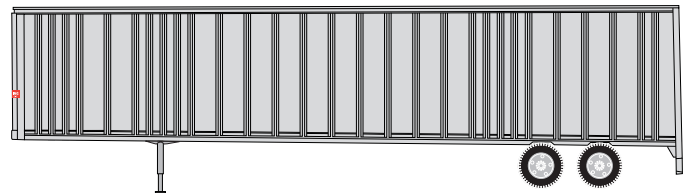

___ 91065 Yellow (Rerun) $17.98

Athearn Trains • 2883 East Spring Street • Suite 100 • Long Beach, CA • 90806
310-763-7140 • fax 562-427-0536 • www.athearn.com