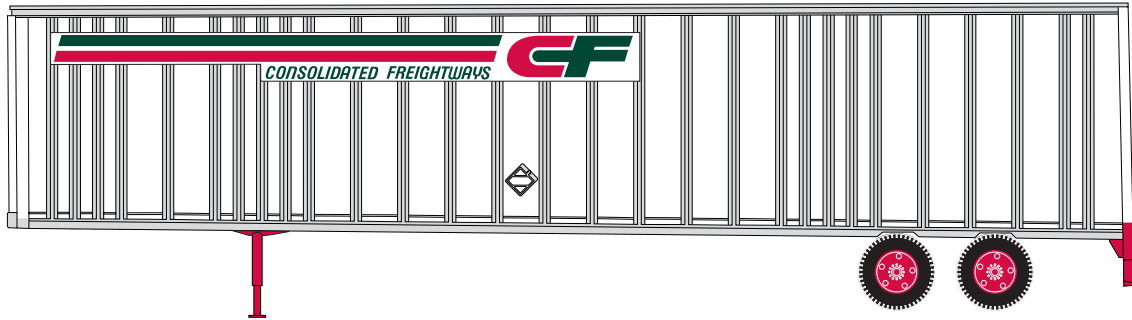

# 48' Wedge Trailer

Era: 1960s - now

- Fully assembled
- Razor sharp printing and painting
- Use with Athearn truck tractors

\_\_\_ 91060 Consolidated Freightways (Rerun) \$17.98

\_\_\_ 91063 P.I.E. (Rerun) \$17.98

\_\_\_ 91061 McLean (Rerun) \$17.98

\_\_\_ 91064 Roadway (Rerun) \$17.98

\_\_\_ 91062 NW (Rerun) \$17.98

\_\_\_ 91065 Yellow (Rerun) \$17.98

Athearn Trains • 2883 East Spring Street • Suite 100 • Long Beach, CA • 90806  
 310-763-7140 • fax 562-427-0536 • www.athearn.com