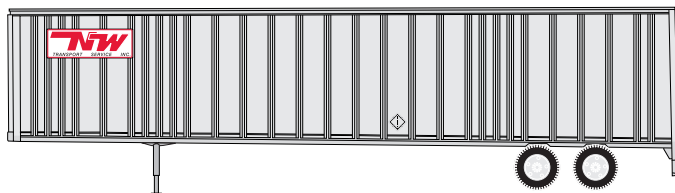

___ 91062 NW (Rerun) $17.98