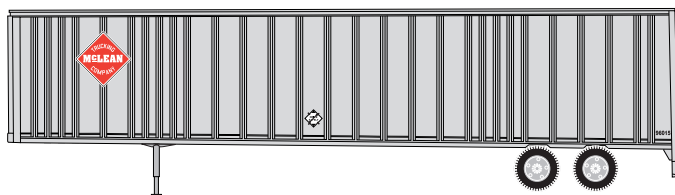

# 48' Wedge Trailer

Era: 1960s - now

- Fully assembled
- Razor sharp printing and painting
- Use with Athearn truck tractors

\_\_\_ 91060 Consolidated Freightways (Rerun) \$17.98

\_\_\_ 91063 P.I.E. (Rerun) \$17.98