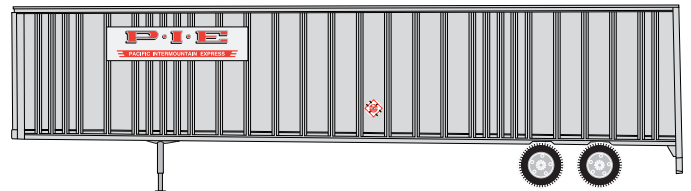

# 48' Wedge Trailer

Era: 1960s - now

- Fully assembled
- Razor sharp printing and painting
- Use with Athearn truck tractors

\_\_\_ 91060 Consolidated Freightways (Rerun) \$17.98

\_\_\_ 91063 P.I.E. (Rerun) \$17.98