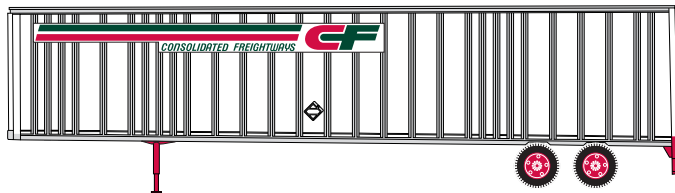

# 48' Wedge Trailer

Era: 1960s - now

- Fully assembled
- Razor sharp printing and painting
- Use with Athearn truck tractors

\_\_\_ 91060 Consolidated Freightways (Rerun) \$17.98

\_\_\_ 91063 P.I.E. (Rerun) \$17.98