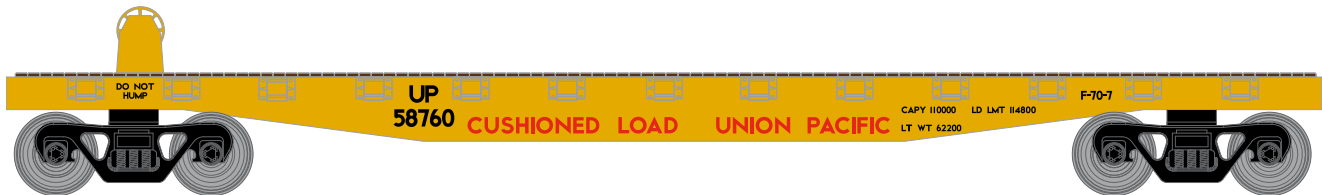

50' Flat Car with Stakes Southern Pacific*

Announced 11.27.15
Available for Backorder

ETA: October 2016

Era: 1970's+

RND14509	HO 50' Flat w/Stakes, SP #510083
RND14510	HO 50' Flat w/Stakes, SP #510105
RND14511	HO 50' Flat w/Stakes, SP #510133

Union Pacific*

Era: 1970's+

RND14512	HO 50' Flat w/Stakes, UP #58760
RND14513	HO 50' Flat w/Stakes, UP #58771
RND14514	HO 50' Flat w/Stakes, UP #58776

All Road Names

MODEL FEATURES:

- Decorated models fully-assembled and ready to run out of the box
- Separately installed stakes included in polybag
- Highly-detailed, injection-molded body
- Separately applied brake wheel
- Machined metal wheels
- Weighted for trouble free operation
- Wheels with RP25 contours operate on all popular brands of track
- Body mounted McHenry® operating scale knuckle couplers
- Window packaging for easy viewing plus interior plastic blister safely holds the model for convenient storage
- Replacement parts available
- Minimum radius: 18"