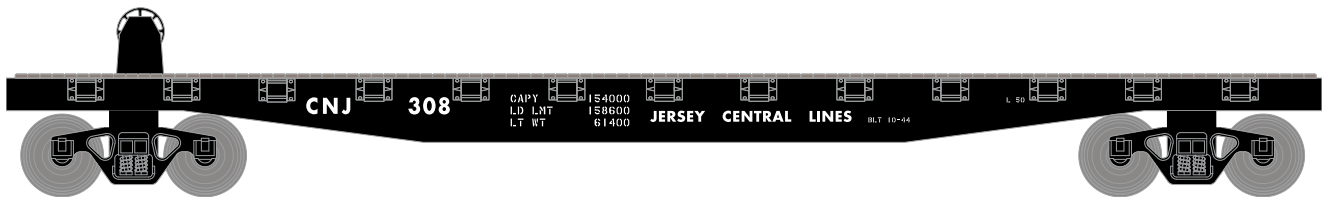

50' Flat Car with Stakes

Santa Fe

Announced 11.27.15
Available for Backorder

ETA: October 2016

Era: 1980's+

RND72488 HO 50' Flat w/Stakes, SF #293010
RND72489 HO 50' Flat w/Stakes, SF #293026
RND72490 HO 50' Flat w/Stakes, SF #293039

Central Railroad of New Jersey

Era: 1970's+

RND72491 HO 50' Flat w/Stakes, CNJ #308
RND72492 HO 50' Flat w/Stakes, CNJ #362
RND72493 HO 50' Flat w/Stakes, CNJ #370

Chesapeake & Ohio

Era: 1980's+

RND72494 HO 50' Flat w/Stakes, C&O #216611
RND72495 HO 50' Flat w/Stakes, C&O #216625
RND72496 HO 50' Flat w/Stakes, C&O #216629

50' Flat Car with Stakes Southern Pacific*

Announced 11.27.15
Available for Backorder

ETA: October 2016

Era: 1970's+

RND14509	HO 50' Flat w/Stakes, SP #510083
RND14510	HO 50' Flat w/Stakes, SP #510105
RND14511	HO 50' Flat w/Stakes, SP #510133

Union Pacific*

Era: 1970's+

RND14512	HO 50' Flat w/Stakes, UP #58760
RND14513	HO 50' Flat w/Stakes, UP #58771
RND14514	HO 50' Flat w/Stakes, UP #58776

All Road Names

MODEL FEATURES:

- Decorated models fully-assembled and ready to run out of the box
- Separately installed stakes included in polybag
- Highly-detailed, injection-molded body
- Separately applied brake wheel
- Machined metal wheels
- Weighted for trouble free operation
- Wheels with RP25 contours operate on all popular brands of track
- Body mounted McHenry® operating scale knuckle couplers
- Window packaging for easy viewing plus interior plastic blister safely holds the model for convenient storage
- Replacement parts available
- Minimum radius: 18"