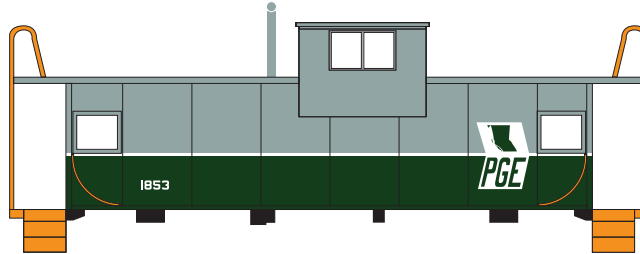

# Wide Vision Caboose

- \_\_\_ 74080 Pacific Great Eastern #1853      \$19.98
- \_\_\_ 74081 Pacific Great Eastern #1856      \$19.98
- \_\_\_ 74082 Pacific Great Eastern #1859      \$19.98

- \_\_\_ 74083 Nacionales de Mexico #44062      \$19.98
- \_\_\_ 74084 Nacionales de Mexico #44074      \$19.98
- \_\_\_ 74085 Nacionales de Mexico #44085      \$19.98

- \_\_\_ 74086 Soo Line #17      \$19.98
- \_\_\_ 74087 Soo Line #76      \$19.98
- \_\_\_ 74088 Soo Line #123      \$19.98

- \_\_\_ 74089 Union Pacific #25490 - Safety Plus That's Us      \$19.98\*
- \_\_\_ 74090 Union Pacific #25680 - A second Chance Your Living Glance      \$19.98\*
- \_\_\_ 74091 Union Pacific #25556 - Carefully We Roll ALong      \$19.98\*