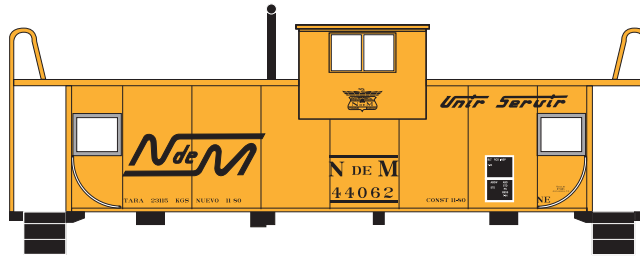

# Wide Vision Caboose

- \_\_\_ 74080 Pacific Great Eastern #1853      \$19.98
- \_\_\_ 74081 Pacific Great Eastern #1856      \$19.98
- \_\_\_ 74082 Pacific Great Eastern #1859      \$19.98

- \_\_\_ 74083 Nacionales de Mexico #44062      \$19.98
- \_\_\_ 74084 Nacionales de Mexico #44074      \$19.98
- \_\_\_ 74085 Nacionales de Mexico #44085      \$19.98

- \_\_\_ 74086 Soo Line #17      \$19.98
- \_\_\_ 74087 Soo Line #76      \$19.98
- \_\_\_ 74088 Soo Line #123      \$19.98

- \_\_\_ 74089 Union Pacific #25490 - Safety Plus That's Us      \$19.98\*
- \_\_\_ 74090 Union Pacific #25680 - A second Chance Your Living Glance      \$19.98\*
- \_\_\_ 74091 Union Pacific #25556 - Carefully We Roll ALong      \$19.98\*