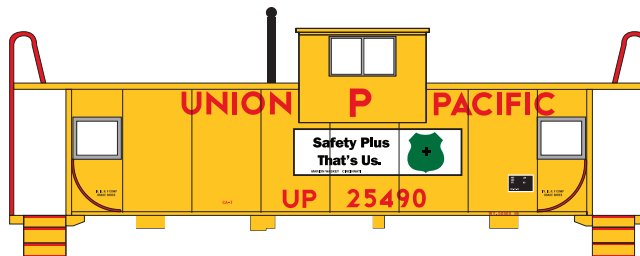

# Wide Vision Caboose

- \_\_\_ 74080 Pacific Great Eastern #1853      \$19.98
- \_\_\_ 74081 Pacific Great Eastern #1856      \$19.98
- \_\_\_ 74082 Pacific Great Eastern #1859      \$19.98

- \_\_\_ 74083 Nacionales de Mexico #44062      \$19.98
- \_\_\_ 74084 Nacionales de Mexico #44074      \$19.98
- \_\_\_ 74085 Nacionales de Mexico #44085      \$19.98

- \_\_\_ 74086 Soo Line #17      \$19.98
- \_\_\_ 74087 Soo Line #76      \$19.98
- \_\_\_ 74088 Soo Line #123      \$19.98

- \_\_\_ 74089 Union Pacific #25490 - Safety Plus That's Us      \$19.98\*
- \_\_\_ 74090 Union Pacific #25680 - A second Chance Your Living Glance      \$19.98\*
- \_\_\_ 74091 Union Pacific #25556 - Carefully We Roll ALong      \$19.98\*