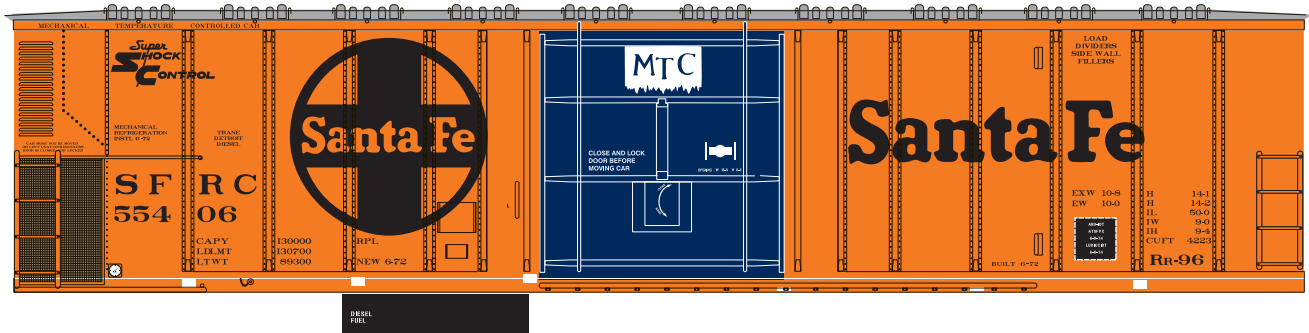

Announced: 7-21-09
 Orders Due: 8-21-09
 ETA: December 2009

57' Mech Reefer (5 pack)

___ 92350 Santa Fe (5 pack) \$99.98

___ 92351 BNSF (5 pack) \$99.98

___ 92352 Pacific Fruit Express (5 pack) \$99.98*

Era: Mid 1970s - 1990s

- Fully assembled
- Razor-sharp printing and painting
- McHenry® scale knuckle spring couplers
- Five (5) different road numbers
- Perfect for small home layouts
- RP25 profile machined 33" metal wheel sets
- Weighted for optimum performance