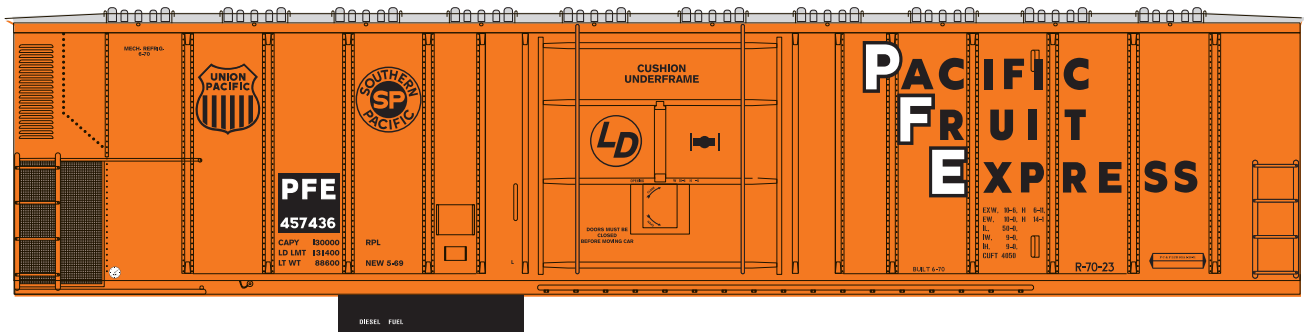

Announced: 7-21-09
 Orders Due: 8-21-09
 ETA: December 2009

57' Mech Reefer (5 pack)

___ 92350 Santa Fe (5 pack) \$99.98

___ 92351 BNSF (5 pack) \$99.98

___ 92352 Pacific Fruit Express (5 pack) \$99.98*

Era: Mid 1970s - 1990s

- Fully assembled
- Razor-sharp printing and painting
- McHenry® scale knuckle spring couplers
- Five (5) different road numbers
- Perfect for small home layouts
- RP25 profile machined 33" metal wheel sets
- Weighted for optimum performance