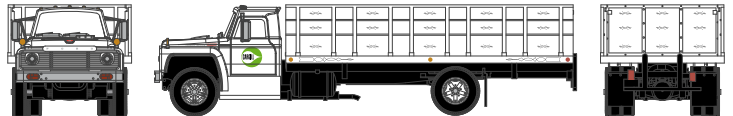

Cargill

ATH96880 HO RTR Ford F-850 Grain Truck, Cargill