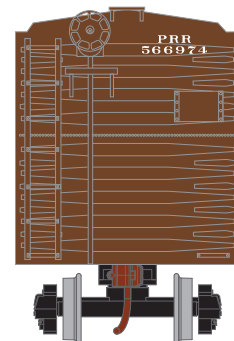

HO 40' Box Car with Youngstown Door

Announced: 10.24.14
Orders Due: 11.28.14

ETA: July 2015

Pennsylvania Railroad

Era: 1950+

ATH71956 #566974
ATH71957 #567329
ATH71958 #568176

Timken

Era: 1949+

HO 40' Box Car with Youngstown Door

Announced: 10.24.14
Orders Due: 11.28.14

ETA: July 2015

MODEL FEATURES

- Fully-assembled and ready to run out of the box
- Highly-detailed, injection-molded body
- Separate wireform grab irons, etched metal coupler platforms, and/or etched metal roofwalks on select models
- Separately applied brake wheel
- Painted and printed for realistic decoration
- Multiple road numbers
- Machined metal wheels
- Weighted for trouble free operation
- Wheels with RP25 contours operate on Code 55, 70, 75, 80, 83, and 100 rail
- Body mounted McHenry operating scale knuckle couplers
- Window packaging for easy viewing plus interior plastic blister safely holds the model for convenient storage
- Replacement parts available
- Separately applied wood or steel roof walk per prototype
- 70 Ton Bettendorf trucks with 33" wheels
- Minimum radius: 15"