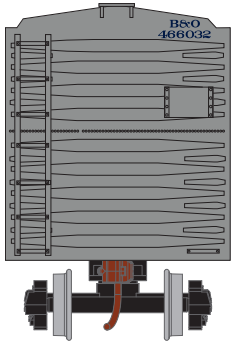

HO 40' Box Car with Youngstown Door

Announced: 10.24.14
Orders Due: 11.28.14

ETA: July 2015

Baltimore & Ohio

Era: 1945+

ATH70495 #466032
ATH70496 #466047
ATH70497 #466069

Maine Central

Era: 1965+

HO 40' Box Car with Youngstown Door

Announced: 10.24.14
Orders Due: 11.28.14

ETA: July 2015

MODEL FEATURES

- Fully-assembled and ready to run out of the box
- Highly-detailed, injection-molded body
- Separate wireform grab irons, etched metal coupler platforms, and/or etched metal roofwalks on select models
- Separately applied brake wheel
- Painted and printed for realistic decoration
- Multiple road numbers
- Machined metal wheels
- Weighted for trouble free operation
- Wheels with RP25 contours operate on Code 55, 70, 75, 80, 83, and 100 rail
- Body mounted McHenry operating scale knuckle couplers
- Window packaging for easy viewing plus interior plastic blister safely holds the model for convenient storage
- Replacement parts available
- Separately applied wood or steel roof walk per prototype
- 70 Ton Bettendorf trucks with 33" wheels
- Minimum radius: 15"