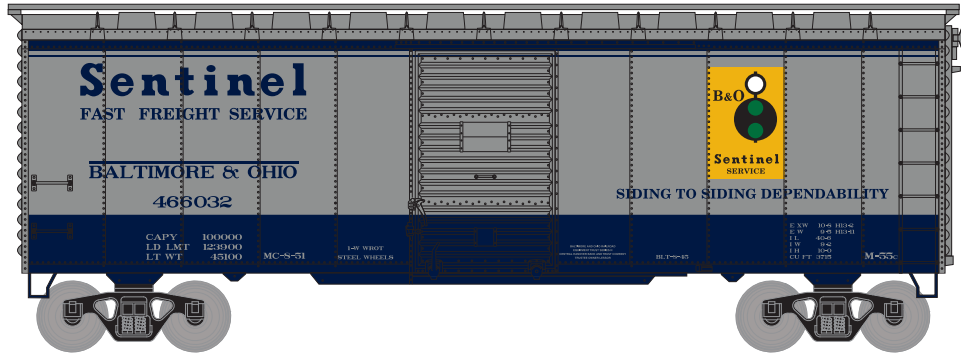

HO 40' Box Car with Youngstown Door

Announced: 10.24.14
Orders Due: 11.28.14

ETA: July 2015

Baltimore & Ohio

Era: 1945+

ATH70495 #466032
ATH70496 #466047
ATH70497 #466069

Maine Central

Era: 1965+