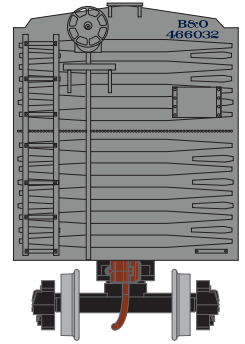

HO 40' Box Car with Youngstown Door

Announced: 10.24.14
Orders Due: 11.28.14

ETA: July 2015

Baltimore & Ohio

Era: 1945+

ATH70495 #466032
ATH70496 #466047
ATH70497 #466069

Maine Central

Era: 1965+

HO 40' Box Car with Youngstown Door

Announced: 10.24.14
Orders Due: 11.28.14

ETA: July 2015

MODEL FEATURES

- Fully-assembled and ready to run out of the box
- Highly-detailed, injection-molded body
- Separate wireform grab irons, etched metal coupler platforms, and/or etched metal roofwalks on select models
- Separately applied brake wheel
- Painted and printed for realistic decoration
- Multiple road numbers
- Machined metal wheels
- Weighted for trouble free operation
- Wheels with RP25 contours operate on Code 55, 70, 75, 80, 83, and 100 rail
- Body mounted McHenry operating scale knuckle couplers
- Window packaging for easy viewing plus interior plastic blister safely holds the model for convenient storage
- Replacement parts available
- Separately applied wood or steel roof walk per prototype
- 70 Ton Bettendorf trucks with 33" wheels
- Minimum radius: 15"