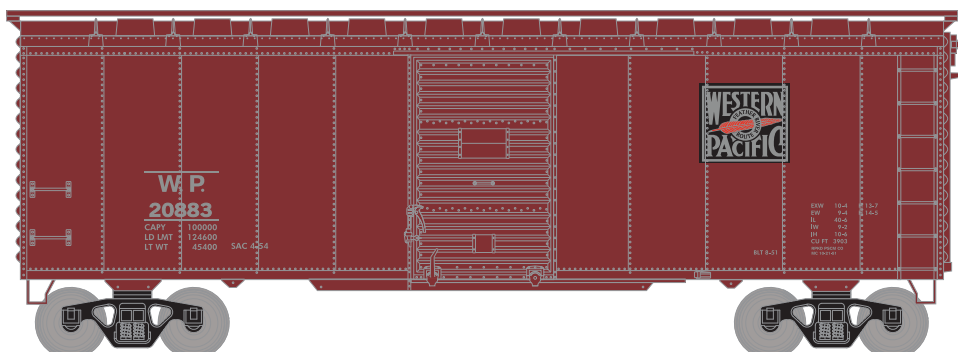

ATH71962 #20883
ATH71963 #20149
ATH71982 #21267