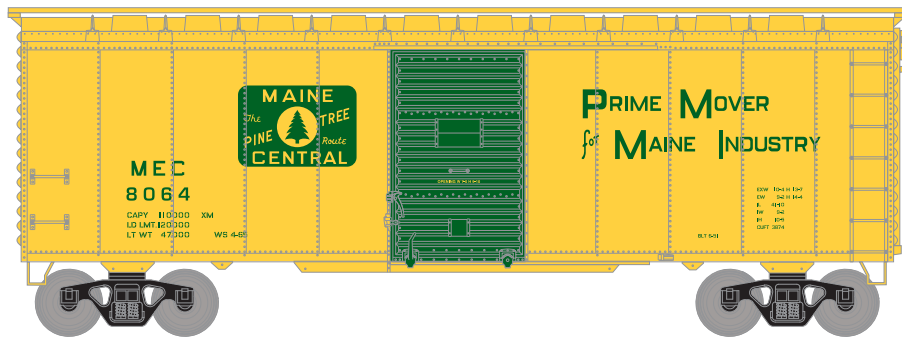

HO 40' Box Car with Youngstown Door

Announced: 10.24.14
Orders Due: 11.28.14

ETA: July 2015

Baltimore & Ohio

Era: 1945+

ATH70495 #466032
ATH70496 #466047
ATH70497 #466069

Maine Central

Era: 1965+

HO 40' Box Car with Youngstown Door

Announced: 10.24.14
Orders Due: 11.28.14

ETA: July 2015

Pennsylvania Railroad

Era: 1950+

ATH71956 #566974
ATH71957 #567329
ATH71958 #568176

Timken

Era: 1949+

HO 40' Box Car with Youngstown Door

Announced: 10.24.14
Orders Due: 11.28.14

ETA: July 2015

MODEL FEATURES

- Fully-assembled and ready to run out of the box
- Highly-detailed, injection-molded body
- Separate wireform grab irons, etched metal coupler platforms, and/or etched metal roofwalks on select models
- Separately applied brake wheel
- Painted and printed for realistic decoration
- Multiple road numbers
- Machined metal wheels
- Weighted for trouble free operation
- Wheels with RP25 contours operate on Code 55, 70, 75, 80, 83, and 100 rail
- Body mounted McHenry operating scale knuckle couplers
- Window packaging for easy viewing plus interior plastic blister safely holds the model for convenient storage
- Replacement parts available
- Separately applied wood or steel roof walk per prototype
- 70 Ton Bettendorf trucks with 33" wheels
- Minimum radius: 15"