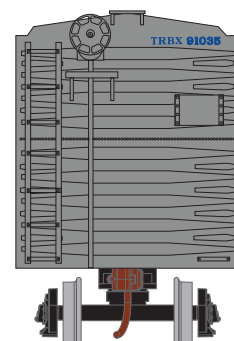

HO 40' Box Car with Youngstown Door

Announced: 10.24.14
Orders Due: 11.28.14

ETA: July 2015

Pennsylvania Railroad

ATH71956 #566974
ATH71957 #567329
ATH71958 #568176

Timken

ATH71959 #91035
ATH71960 #91037
ATH71961 #91039

Western Pacific*

ATH71962 #20883
ATH71963 #20149
ATH71982 #21267

* Union Pacific Licensed Product

$23.98

Visit Your Local Retailer | Visit www.athearn.com | Call 1.800.338.4639