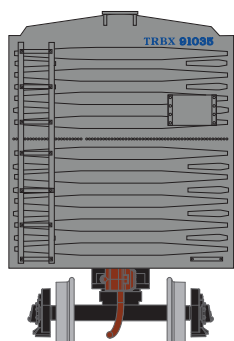

HO 40' Box Car with Youngstown Door

Announced: 10.24.14
Orders Due: 11.28.14

ETA: July 2015

Pennsylvania Railroad

Era: 1950+

ATH71956 #566974
ATH71957 #567329
ATH71958 #568176

Timken

Era: 1949+

HO 40' Box Car with Youngstown Door

Announced: 10.24.14
Orders Due: 11.28.14

ETA: July 2015

MODEL FEATURES

- Fully-assembled and ready to run out of the box
- Highly-detailed, injection-molded body
- Separate wireform grab irons, etched metal coupler platforms, and/or etched metal roofwalks on select models
- Separately applied brake wheel
- Painted and printed for realistic decoration
- Multiple road numbers
- Machined metal wheels
- Weighted for trouble free operation
- Wheels with RP25 contours operate on Code 55, 70, 75, 80, 83, and 100 rail
- Body mounted McHenry operating scale knuckle couplers
- Window packaging for easy viewing plus interior plastic blister safely holds the model for convenient storage
- Replacement parts available
- Separately applied wood or steel roof walk per prototype
- 70 Ton Bettendorf trucks with 33" wheels
- Minimum radius: 15"