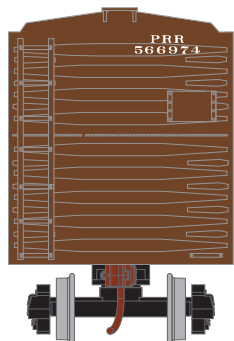

ATH70498 #8064
ATH70499 #8188
ATH70979 #8237

New York Susquehanna & Western

Era: 1955+

ATH70980 #505
ATH71954 #512
ATH71955 #520

\$23.98

Visit Your Local Retailer | Visit www.athearn.com | Call 1.800.338.4639

HO 40' Box Car with Youngstown Door

Announced: 10.24.14
Orders Due: 11.28.14

ETA: July 2015

Pennsylvania Railroad

Era: 1950+

ATH71956 #566974
ATH71957 #567329
ATH71958 #568176

Timken

Era: 1949+