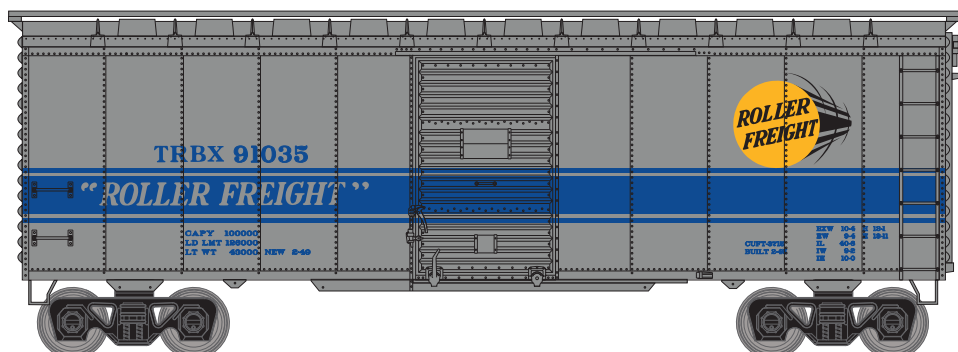

HO 40' Box Car with Youngstown Door

Announced: 10.24.14
Orders Due: 11.28.14

ETA: July 2015

Pennsylvania Railroad

Era: 1950+

ATH71956 #566974
ATH71957 #567329
ATH71958 #568176

Timken

Era: 1949+