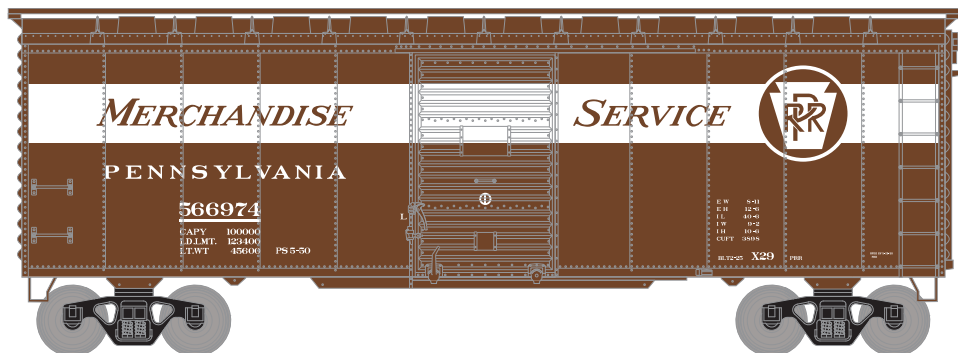

HO 40' Box Car with Youngstown Door

Announced: 10.24.14
Orders Due: 11.28.14

ETA: July 2015

Pennsylvania Railroad

Era: 1950+

ATH71956 #566974
ATH71957 #567329
ATH71958 #568176

Timken

Era: 1949+