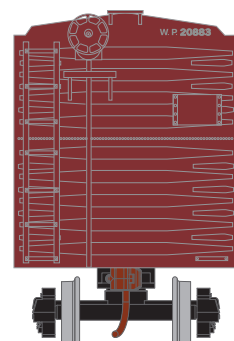

ATH71959 #91035
ATH71960 #91037
ATH71961 #91039

Western Pacific*

Era: 1954+

ATH71962 #20883
ATH71963 #20149
ATH71982 #21267

* Union Pacific Licensed Product

\$23.98

Visit Your Local Retailer | Visit www.athearn.com | Call 1.800.338.4639

HO 40' Box Car with Youngstown Door

Announced: 10.24.14
Orders Due: 11.28.14

ETA: July 2015

MODEL FEATURES

- Fully-assembled and ready to run out of the box
- Highly-detailed, injection-molded body
- Separate wireform grab irons, etched metal coupler platforms, and/or etched metal roofwalks on select models
- Separately applied brake wheel
- Painted and printed for realistic decoration
- Multiple road numbers
- Machined metal wheels
- Weighted for trouble free operation
- Wheels with RP25 contours operate on Code 55, 70, 75, 80, 83, and 100 rail
- Body mounted McHenry operating scale knuckle couplers
- Window packaging for easy viewing plus interior plastic blister safely holds the model for convenient storage
- Replacement parts available
- Separately applied wood or steel roof walk per prototype
- 70 Ton Bettendorf trucks with 33" wheels
- Minimum radius: 15"