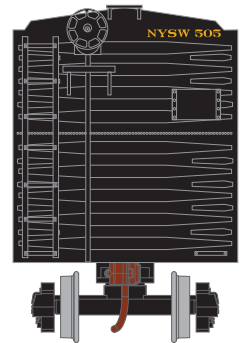

$23.98

Visit Your Local Retailer | Visit www.athearn.com | Call 1.800.338.4639