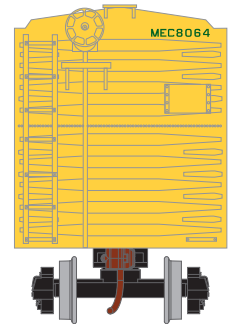

HO 40' Box Car with Youngstown Door

Announced: 10.24.14
Orders Due: 11.28.14

ETA: July 2015

Baltimore & Ohio

Era: 1945+

ATH70495 #466032
ATH70496 #466047
ATH70497 #466069

Maine Central

Era: 1965+

ATH70498 #8064
ATH70499 #8188
ATH70979 #8237

New York Susquehanna & Western

Era: 1955+

ATH70980 #505
ATH71954 #512
ATH71955 #520

$23.98

Visit Your Local Retailer | Visit www.athearn.com | Call 1.800.338.4639