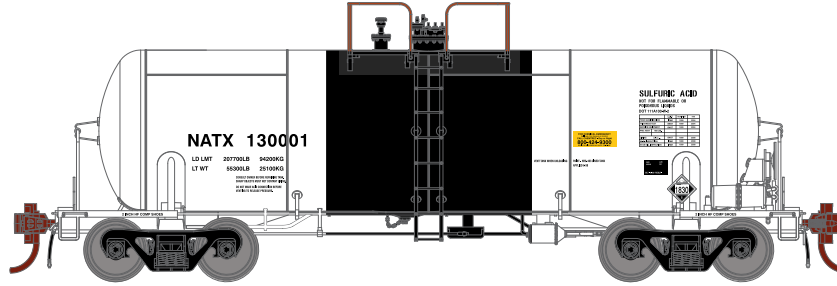

ATHG17875	HO 13,600-Gallon Acid Tank, NATX #130001
ATHG17876	HO 13,600-Gallon Acid Tank, NATX #130006
ATHG17877	HO 13,600-Gallon Acid Tank, NATX #130009
ATHG17878	HO 13,600-Gallon Acid Tank, NATX # (3-PACK)