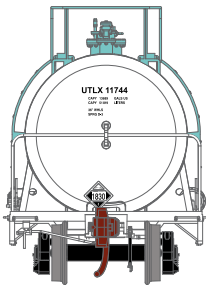

HO 13,600-Gallon Acid Tank Car

Announced 5.25.18
Orders Due: 6.22.18

ETA: May 2019

Union Tank Car

Era: 2005+

ATHG17862 HO 13,600-Gallon Acid Tank, UTLX #125008
 ATHG17863 HO 13,600-Gallon Acid Tank, UTLX #125020
 ATHG17864 HO 13,600-Gallon Acid Tank, UTLX #125099
 ATHG17865 HO 13,600-Gallon Acid Tank, UTLX (3-PACK)