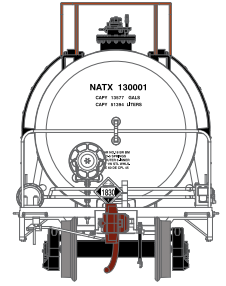

ETA: May 2019

GE Rail Services

Era: 1999+

ATHG17875	HO 13,600-Gallon Acid Tank, NATX #130001
ATHG17876	HO 13,600-Gallon Acid Tank, NATX #130006
ATHG17877	HO 13,600-Gallon Acid Tank, NATX #130009
ATHG17878	HO 13,600-Gallon Acid Tank, NATX # (3-PACK)