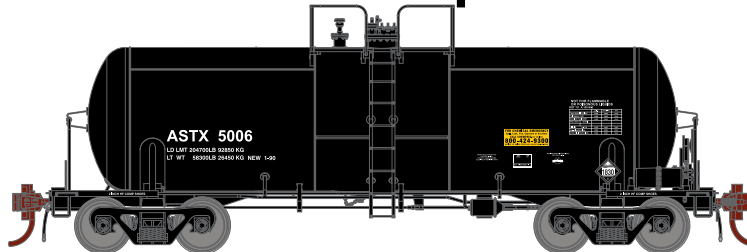

Asarco Incorporated

ATHG17866 HO 13,600-Gallon Acid Tank, ASTX #5006
ATHG17867 HO 13,600-Gallon Acid Tank, ASTX #5040
ATHG17868 HO 13,600-Gallon Acid Tank, ASTX #5051
ATHG17869 HO 13,600-Gallon Acid Tank, ASTX (3-PACK)