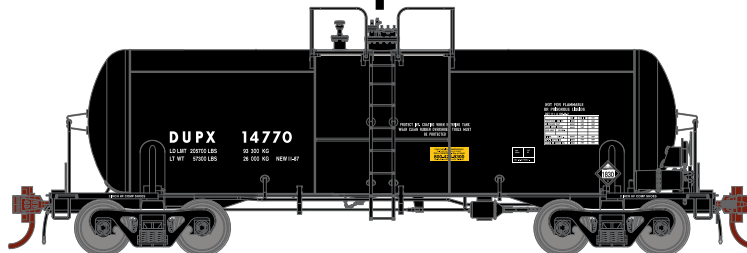

Asarco Incorporated

Era: 1990+

ATHG17866 HO 13,600-Gallon Acid Tank, ASTX #5006
 ATHG17867 HO 13,600-Gallon Acid Tank, ASTX #5040
 ATHG17868 HO 13,600-Gallon Acid Tank, ASTX #5051
 ATHG17869 HO 13,600-Gallon Acid Tank, ASTX (3-PACK)

Dupont

Era: Late 1980s+

ATHG17871 HO 13,600-Gallon Acid Tank, DUPX #14770
 ATHG17872 HO 13,600-Gallon Acid Tank, DUPX #14782
 ATHG17873 HO 13,600-Gallon Acid Tank, DUPX #14797
 ATHG17874 HO 13,600-Gallon Acid Tank, DUPX # (3-PACK)