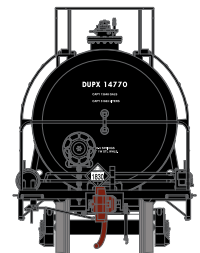

Dupont

Era: Late 1980s+

ATHG17871 HO 13,600-Gallon Acid Tank, DUPX #14770
 ATHG17872 HO 13,600-Gallon Acid Tank, DUPX #14782
 ATHG17873 HO 13,600-Gallon Acid Tank, DUPX #14797
 ATHG17874 HO 13,600-Gallon Acid Tank, DUPX # (3-PACK)