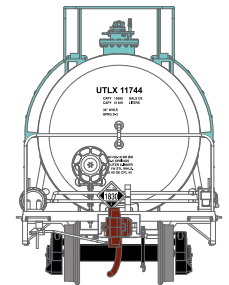

HO 13,600-Gallon Acid Tank Car

Announced 5.25.18
Orders Due: 6.22.18

ETA: May 2019

Union Tank Car

ATHG17862 HO 13,600-Gallon Acid Tank, UTLX #125008
ATHG17863 HO 13,600-Gallon Acid Tank, UTLX #125020
ATHG17864 HO 13,600-Gallon Acid Tank, UTLX #125099
ATHG17865 HO 13,600-Gallon Acid Tank, UTLX (3-PACK)

ATHG17886 HO 13,600-Gallon Acid Tank, UTLX/White and Green #11744
ATHG17887 HO 13,600-Gallon Acid Tank, UTLX/White and Green #11756
ATHG17888 HO 13,600-Gallon Acid Tank, UTLX/White and Green #11780
ATHG17889 HO 13,600-Gallon Acid Tank, UTLX/White and Green # (3-PACK)

Asarco Incorporated

ATHG17866 HO 13,600-Gallon Acid Tank, ASTX #5006
ATHG17867 HO 13,600-Gallon Acid Tank, ASTX #5040
ATHG17868 HO 13,600-Gallon Acid Tank, ASTX #5051
ATHG17869 HO 13,600-Gallon Acid Tank, ASTX (3-PACK)

Dupont

ATHG17871 HO 13,600-Gallon Acid Tank, DUPX #14770
ATHG17872 HO 13,600-Gallon Acid Tank, DUPX #14782
ATHG17873 HO 13,600-Gallon Acid Tank, DUPX #14797
ATHG17874 HO 13,600-Gallon Acid Tank, DUPX # (3-PACK)

$54.98 Individual SRP **$156.98** 3-Pack SRP

These items are subject to Horizon's MAP policy

Visit Your Local Retailer | Visit www.athearn.com | Call 1.800.338.4639