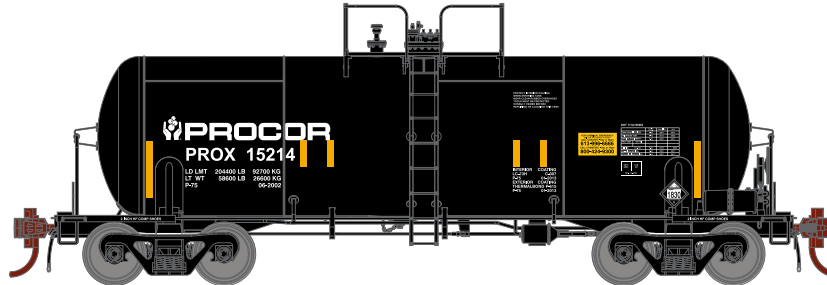

ATHG17882	HO 13,600-Gallon Acid Tank, Procor #15214
ATHG17883	HO 13,600-Gallon Acid Tank, Procor #15265
ATHG17884	HO 13,600-Gallon Acid Tank, Procor #15273
ATHG17885	HO 13,600-Gallon Acid Tank, Procor # (3-PACK)