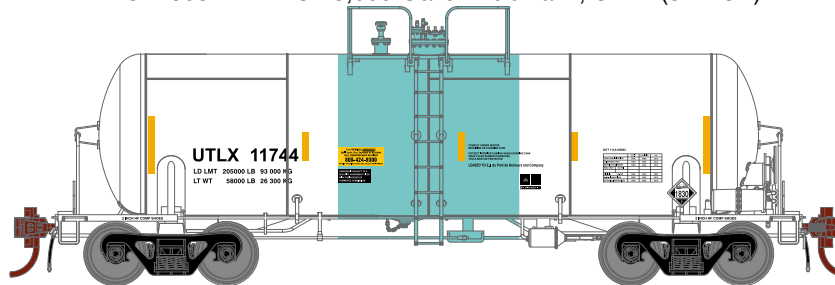

ATHG17886 HO 13,600-Gallon Acid Tank, UTLX/White and Green #11744
ATHG17887 HO 13,600-Gallon Acid Tank, UTLX/White and Green #11756
ATHG17888 HO 13,600-Gallon Acid Tank, UTLX/White and Green #11780
ATHG17889 HO 13,600-Gallon Acid Tank, UTLX/White and Green # (3-PACK)