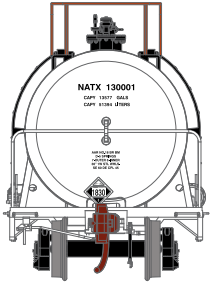

ETA: May 2019

GE Rail Services

Era: 1999+

ATHG17875	HO 13,600-Gallon Acid Tank, NATX #130001
ATHG17876	HO 13,600-Gallon Acid Tank, NATX #130006
ATHG17877	HO 13,600-Gallon Acid Tank, NATX #130009
ATHG17878	HO 13,600-Gallon Acid Tank, NATX # (3-PACK)