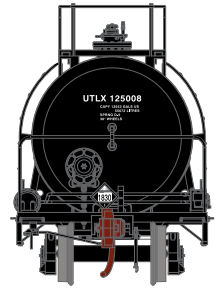

HO 13,600-Gallon Acid Tank Car

Announced 5.25.18
Orders Due: 6.22.18

ETA: May 2019

Union Tank Car

Era: 2005+

ATHG17862 HO 13,600-Gallon Acid Tank, UTLX #125008
 ATHG17863 HO 13,600-Gallon Acid Tank, UTLX #125020
 ATHG17864 HO 13,600-Gallon Acid Tank, UTLX #125099
 ATHG17865 HO 13,600-Gallon Acid Tank, UTLX (3-PACK)