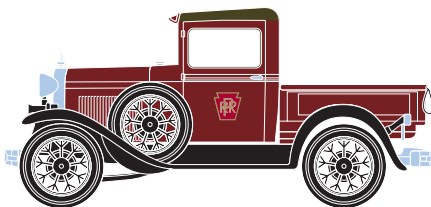

This incredibly popular model boasts the features that have made Athearn Diecast wildly popular worldwide.

- Clear window glazing
- Vinyl tires and simulated wire wheels
- Molded interior with separate steering wheel
- Razor-sharp printing and painting
- Comes in clear plastic display case
- Actual length 3-1/8"
- Separately applied detail parts
- Use with "O" Scale railroads

\_\_\_ 90757 Pickup D&RGW    \$24.98\*

\_\_\_ 90760 Pickup San Juan Car Co.    \$24.98

\_\_\_ 90758 Pickup NYC    \$24.98

\_\_\_ 90761 Pickup Santa Fe    \$24.98

\_\_\_ 90759 Pickup Pennsylvania    \$24.98