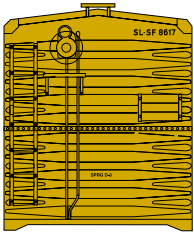

\$26.98

50' Plug Door Boxcar

Announced 09.25.15
Available for Backorder

Frisco

ETA: August 2016

- RND81462 HO 50' Plug Door Box, Frisco #8617
- RND81463 HO 50' Plug Door Box, Frisco #8620
- RND81464 HO 50' Plug Door Box, Frisco #8622

\$26.98

50' Plug Door Boxcar

All Road Names

Announced 09.25.15
Available for Backorder

ETA: August 2016

MODEL FEATURES:

- New road numbers and paint schemes
- Fully assembled and ready-to-run
- Precision machined metal wheels
- Body mounted McHenry scale knuckle spring couplers
- Highly-detailed, injection molded body
- Painted and printed for realistic decoration
- Weighted for trouble-free operation
- Wheels with RP25 contours operate on Code 55, 70, 75, 80, 83, and 100 rail
- Window packaging for easy viewing
- Interior plastic blister safely holds the model for convenient storage
- Minimum radius: 18"