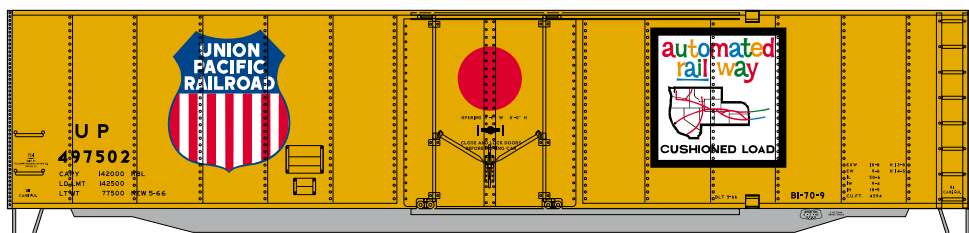

Union Pacific*

- RND81468 HO 50' Plug Door Box, UP #497502
- RND81469 HO 50' Plug Door Box, UP #497525
- RND81470 HO 50' Plug Door Box, UP #497643

$26.98