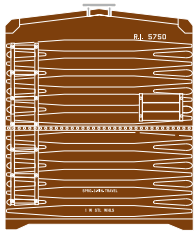

Rock Island*

- RND81465 HO 50' Plug Door Box, RI #5750
- RND81466 HO 50' Plug Door Box, RI #5759
- RND81467 HO 50' Plug Door Box, RI #5772