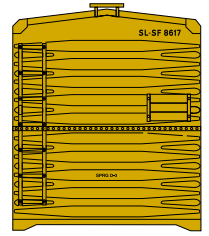

\$26.98

50' Plug Door Boxcar

Announced 09.25.15
Available for Backorder

Frisco

ETA: August 2016

- RND81462 HO 50' Plug Door Box, Frisco #8617
- RND81463 HO 50' Plug Door Box, Frisco #8620
- RND81464 HO 50' Plug Door Box, Frisco #8622