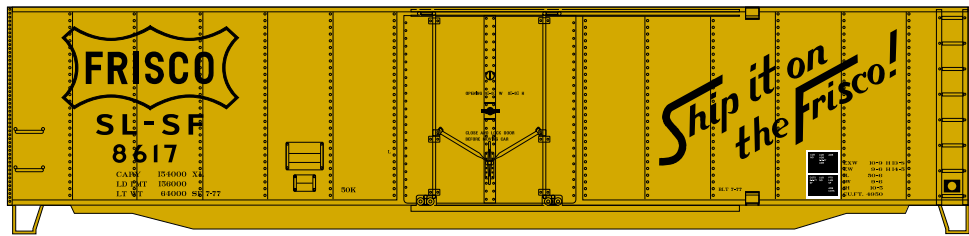

50' Plug Door Boxcar

Announced 09.25.15
Available for Backorder

Santa Fe

ETA: August 2016

- RND81453 HO 50' Plug Door Box, SF #5851
- RND81454 HO 50' Plug Door Box, SF #5857
- RND81455 HO 50' Plug Door Box, SF #5860

\$26.98

50' Plug Door Boxcar

Announced 09.25.15
Available for Backorder

Frisco

ETA: August 2016

- RND81462 HO 50' Plug Door Box, Frisco #8617
- RND81463 HO 50' Plug Door Box, Frisco #8620
- RND81464 HO 50' Plug Door Box, Frisco #8622