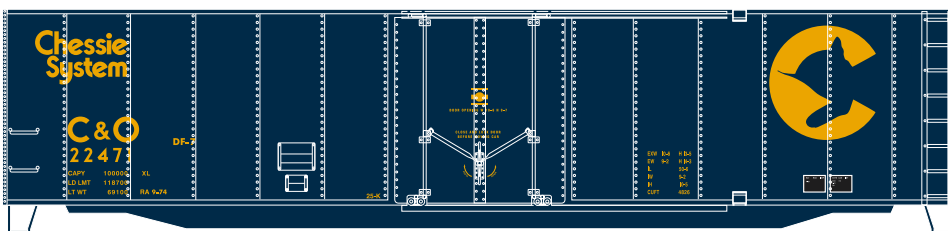

Chesapeake & Ohio

- RND81459 HO 50' Plug Door Box, C&O #22471
- RND81460 HO 50' Plug Door Box, C&O #22496
- RND81461 HO 50' Plug Door Box, C&O #22507

$26.98