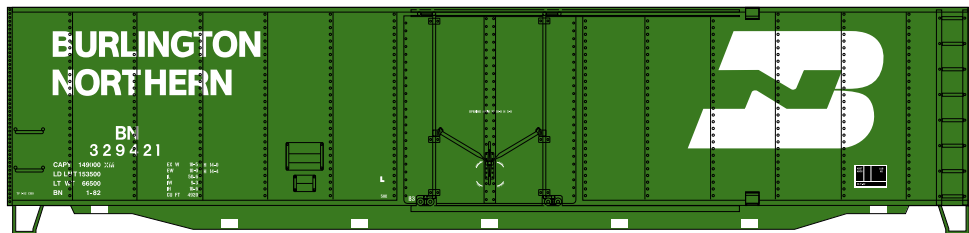

Burlington Northern

- RND81456 HO 50' Plug Door Box, BN #329421
- RND81457 HO 50' Plug Door Box, BN #329876
- RND81458 HO 50' Plug Door Box, BN #329995