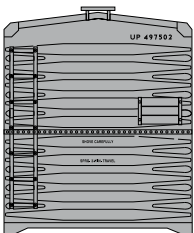

Union Pacific*

- RND81468 HO 50' Plug Door Box, UP #497502
- RND81469 HO 50' Plug Door Box, UP #497525
- RND81470 HO 50' Plug Door Box, UP #497643

$26.98