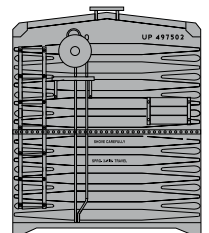

Union Pacific*

- RND81468 HO 50' Plug Door Box, UP #497502
- RND81469 HO 50' Plug Door Box, UP #497525
- RND81470 HO 50' Plug Door Box, UP #497643

$26.98