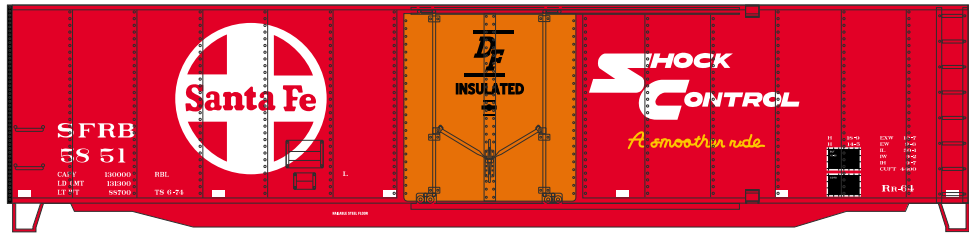

50' Plug Door Boxcar

Announced 09.25.15
Available for Backorder

Santa Fe

ETA: August 2016

- RND81453 HO 50' Plug Door Box, SF #5851
- RND81454 HO 50' Plug Door Box, SF #5857
- RND81455 HO 50' Plug Door Box, SF #5860