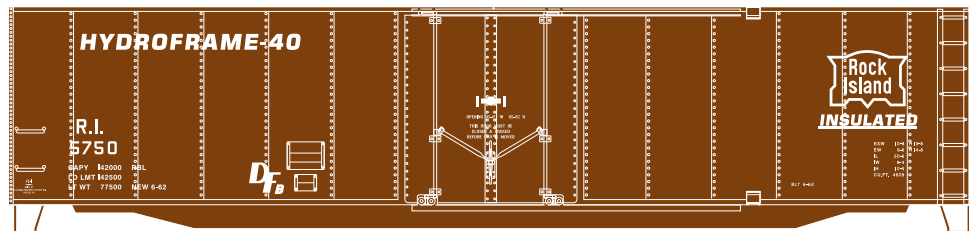

Rock Island*

- RND81465 HO 50' Plug Door Box, RI #5750
- RND81466 HO 50' Plug Door Box, RI #5759
- RND81467 HO 50' Plug Door Box, RI #5772