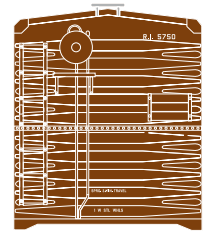

Rock Island*

- RND81465 HO 50' Plug Door Box, RI #5750
- RND81466 HO 50' Plug Door Box, RI #5759
- RND81467 HO 50' Plug Door Box, RI #5772