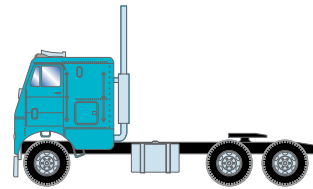

HO Freightliner Tractor

Announced 5.25.18
Orders Due: 6.22.18

ETA: May 2019

Red

ATH78750 HO RTR Freightliner Single Axle, Red

ATH78751 HO RTR Freightliner Dual Axle, White

Orange

ATH78752 HO RTR Freightliner Single Axle, Orange

ATH78753 HO RTR Freightliner Dual Axle, Blue

Black

ATH78754 HO RTR Freightliner Single Axle, Black

ATH78755 HO RTR Freightliner Dual Axle, Teal

Custom Truck

ATH78756 HO RTR Freightliner Dual Axle, Custom Truck

ATH78757 HO RTR Freightliner Dual Axle, BN Material Division

All Carriers

MODEL FEATURES:

- Factory assembled with many detail parts applied
- Molded cab interior with separately applied steering wheel
- Clear window glazing
- Rubber tires