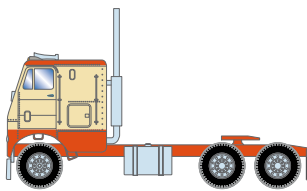

HO Freightliner Tractor

Announced 5.25.18
Orders Due: 6.22.18

ETA: May 2019

Red

ATH78750 HO RTR Freightliner Single Axle, Red

ATH78751 HO RTR Freightliner Dual Axle, White

Orange

ATH78752 HO RTR Freightliner Single Axle, Orange

ATH78753 HO RTR Freightliner Dual Axle, Blue

Black

ATH78754 HO RTR Freightliner Single Axle, Black

ATH78755 HO RTR Freightliner Dual Axle, Teal

Custom Truck

ATH78756 HO RTR Freightliner Dual Axle, Custom Truck

ATH78757 HO RTR Freightliner Dual Axle, BN Material Division

All Carriers

MODEL FEATURES:

- Factory assembled with many detail parts applied
- Molded cab interior with separately applied steering wheel
- Clear window glazing
- Rubber tires