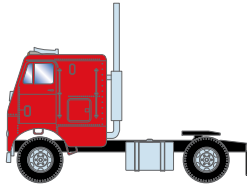

HO Freightliner Tractor

Announced 5.25.18
Orders Due: 6.22.18

ETA: May 2019

Red

ATH78750 HO RTR Freightliner Single Axle, Red

ATH78751 HO RTR Freightliner Dual Axle, White

Orange

ATH78752 HO RTR Freightliner Single Axle, Orange

ATH78753 HO RTR Freightliner Dual Axle, Blue

Black

ATH78754 HO RTR Freightliner Single Axle, Black

ATH78755 HO RTR Freightliner Dual Axle, Teal

Custom Truck

ATH78756 HO RTR Freightliner Dual Axle, Custom Truck

ATH78757 HO RTR Freightliner Dual Axle, BN Material Division

All Carriers

MODEL FEATURES:

- Factory assembled with many detail parts applied
- Molded cab interior with separately applied steering wheel
- Clear window glazing
- Rubber tires