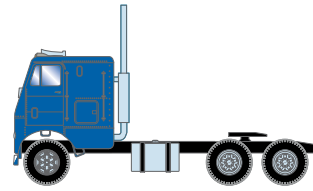

HO Freightliner Tractor

Announced 5.25.18
Orders Due: 6.22.18

ETA: May 2019

Red

ATH78750 HO RTR Freightliner Single Axle, Red

ATH78751 HO RTR Freightliner Dual Axle, White

Orange

ATH78752 HO RTR Freightliner Single Axle, Orange

ATH78753 HO RTR Freightliner Dual Axle, Blue

Black

ATH78754 HO RTR Freightliner Single Axle, Black

ATH78755 HO RTR Freightliner Dual Axle, Teal

Custom Truck

ATH78756 HO RTR Freightliner Dual Axle, Custom Truck

ATH78757 HO RTR Freightliner Dual Axle, BN Material Division

All Carriers

MODEL FEATURES:

- Factory assembled with many detail parts applied
- Molded cab interior with separately applied steering wheel
- Clear window glazing
- Rubber tires