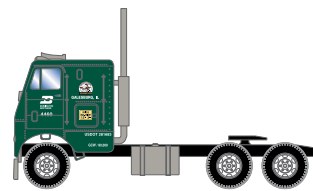

HO Freightliner Tractor

Announced 5.25.18
Orders Due: 6.22.18

ETA: May 2019

Red

ATH78750 HO RTR Freightliner Single Axle, Red

ATH78751 HO RTR Freightliner Dual Axle, White

Orange

ATH78752 HO RTR Freightliner Single Axle, Orange

ATH78753 HO RTR Freightliner Dual Axle, Blue

Black

ATH78754 HO RTR Freightliner Single Axle, Black

ATH78755 HO RTR Freightliner Dual Axle, Teal

Custom Truck

ATH78756 HO RTR Freightliner Dual Axle, Custom Truck

ATH78757 HO RTR Freightliner Dual Axle, BN Material Division

All Carriers

MODEL FEATURES:

- Factory assembled with many detail parts applied
- Molded cab interior with separately applied steering wheel
- Clear window glazing
- Rubber tires