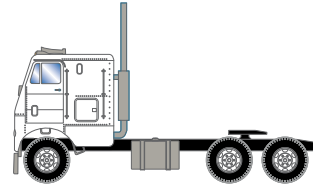

HO Freightliner Tractor

Announced 5.25.18
Orders Due: 6.22.18

ETA: May 2019

Red

ATH78750 HO RTR Freightliner Single Axle, Red

ATH78751 HO RTR Freightliner Dual Axle, White

Orange

ATH78752 HO RTR Freightliner Single Axle, Orange

ATH78753 HO RTR Freightliner Dual Axle, Blue

Black

ATH78754 HO RTR Freightliner Single Axle, Black

ATH78755 HO RTR Freightliner Dual Axle, Teal

Custom Truck

ATH78756 HO RTR Freightliner Dual Axle, Custom Truck

ATH78757 HO RTR Freightliner Dual Axle, BN Material Division

All Carriers

MODEL FEATURES:

- Factory assembled with many detail parts applied
- Molded cab interior with separately applied steering wheel
- Clear window glazing
- Rubber tires