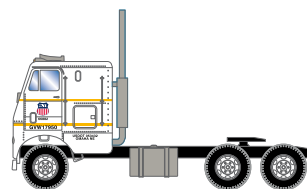

Union Pacific*

ATH78758 HO RTR Freightliner Dual Axle, UP

$22.98 SRP

* Union Pacific Licensed Product

Visit Your Local Retailer | Visit www.athearn.com | Call 1.800.338.4639