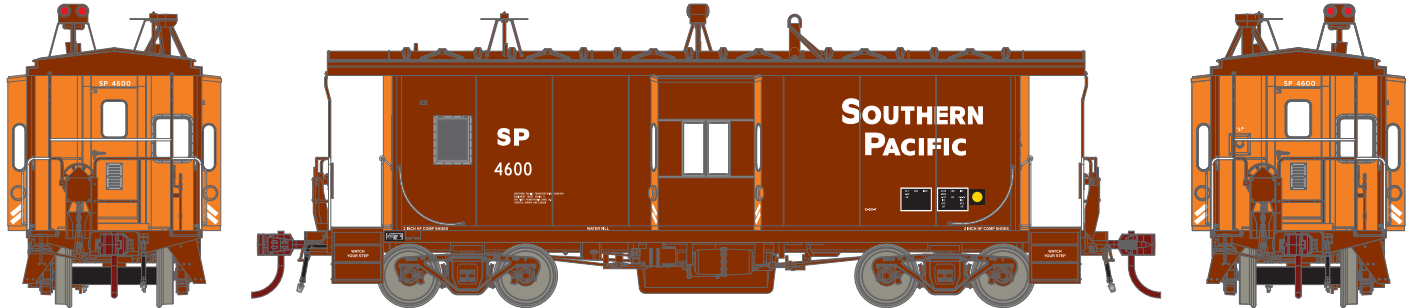

Announced: 7-19-11
Orders Due: 8-19-11
ETA: February 2012

HO SCALE

Bay Window Caboose

Southern Pacific Gothic Lettering

_____ G63001 WITH Lights \$99.98	_____ G63301 WITHOUT Lights \$69.98	C-50-7 Southern Pacific Gothic #4600
_____ G63002 WITH Lights \$99.98	_____ G63302 WITHOUT Lights \$69.98	C-50-7 Southern Pacific Gothic #4604
_____ G63003 WITH Lights \$99.98	_____ G63303 WITHOUT Lights \$69.98	C-50-7 Southern Pacific Gothic #4609
_____ G63004 WITH Lights \$99.98	_____ G63304 WITHOUT Lights \$69.98	C-50-7 Southern Pacific Gothic #4612
_____ G63005 WITH Lights \$99.98	_____ G63305 WITHOUT Lights \$69.98	C-50-7 Southern Pacific Gothic #4617

Southern Pacific Roman Lettering

_____ G63007 WITH Lights \$99.98	_____ G63307 WITHOUT Lights \$69.98	C-50-7 Southern Pacific Roman #4635
_____ G63008 WITH Lights \$99.98	_____ G63308 WITHOUT Lights \$69.98	C-50-7 Southern Pacific Roman #4641
_____ G63009 WITH Lights \$99.98	_____ G63309 WITHOUT Lights \$69.98	C-50-7 Southern Pacific Roman #4646
_____ G63000 WITH Lights \$99.98	_____ G63300 WITHOUT Lights \$69.98	C-50-7 Southern Pacific Undecorated

- _____ G4592 Caboose Truck with Early Generator (pair) 797534 00592 \$19.98
- _____ G4593 Caboose Truck with Late Generator (pair) 797534 00593 \$19.98

Athearn Trains • 1600 Forbes Way • Suite 120 • Long Beach, CA • 90810
310-763-7140 • fax 562-427-0536 • www.athearn.com