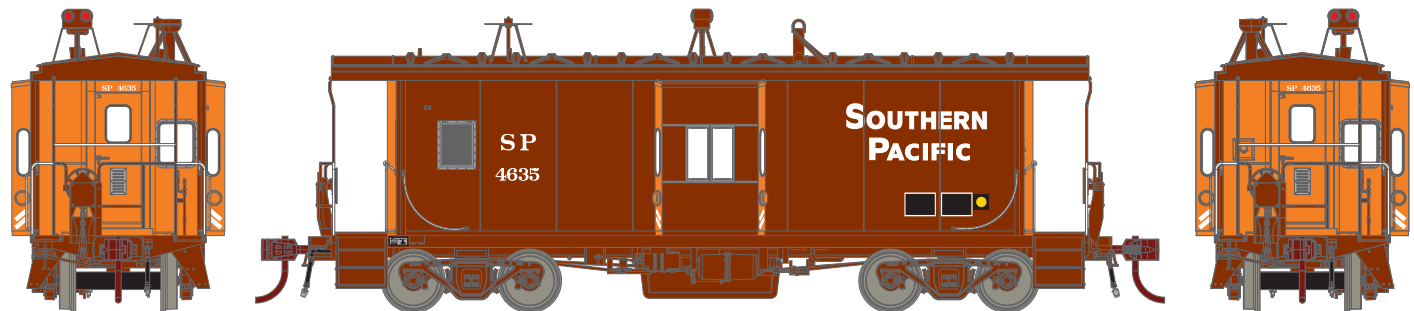

Announced: 7-19-11
Orders Due: 8-19-11
ETA: February 2012

HO SCALE

Bay Window Caboose

Southern Pacific Gothic Lettering

_____ G63001 WITH Lights \$99.98	_____ G63301 WITHOUT Lights \$69.98	C-50-7 Southern Pacific Gothic #4600
_____ G63002 WITH Lights \$99.98	_____ G63302 WITHOUT Lights \$69.98	C-50-7 Southern Pacific Gothic #4604
_____ G63003 WITH Lights \$99.98	_____ G63303 WITHOUT Lights \$69.98	C-50-7 Southern Pacific Gothic #4609
_____ G63004 WITH Lights \$99.98	_____ G63304 WITHOUT Lights \$69.98	C-50-7 Southern Pacific Gothic #4612
_____ G63005 WITH Lights \$99.98	_____ G63305 WITHOUT Lights \$69.98	C-50-7 Southern Pacific Gothic #4617

Southern Pacific Roman Lettering

_____ G63007 WITH Lights \$99.98	_____ G63307 WITHOUT Lights \$69.98	C-50-7 Southern Pacific Roman #4635
_____ G63008 WITH Lights \$99.98	_____ G63308 WITHOUT Lights \$69.98	C-50-7 Southern Pacific Roman #4641
_____ G63009 WITH Lights \$99.98	_____ G63309 WITHOUT Lights \$69.98	C-50-7 Southern Pacific Roman #4646
_____ G63000 WITH Lights \$99.98	_____ G63300 WITHOUT Lights \$69.98	C-50-7 Southern Pacific Undecorated

- _____ G4592 Caboose Truck with Early Generator (pair) 797534 00592 \$19.98
- _____ G4593 Caboose Truck with Late Generator (pair) 797534 00593 \$19.98

Athearn Trains • 1600 Forbes Way • Suite 120 • Long Beach, CA • 90810
310-763-7140 • fax 562-427-0536 • www.athearn.com