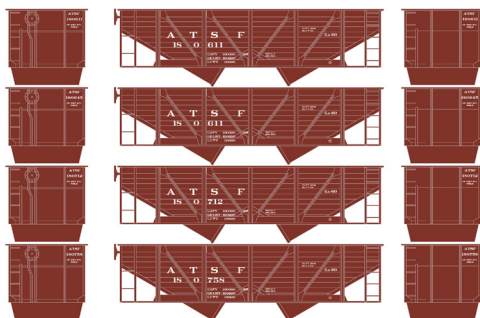

# 34' 2-Bay Composite Hopper Santa Fe

Announced 09.25.15  
Available for Backorder

ETA: August 2016

**\$20.98** Individual

RND70225

HO 34' 2-Bay Composite Hopper w/Coal Load, SF #180622

**\$79.98** 4-Pack

RND70226  
RND70227

HO 34' 2-Bay Composite Hopper w/Coal Load, SF #1 (4)  
HO 34' 2-Bay Composite Hopper w/Coal Load, SF #2 (4)

# Baltimore & Ohio

**\$20.98** Individual

RND70228

HO 34' 2-Bay Composite Hopper w/Coal Load, B&O #30202

**\$79.98** 4-Pack

RND70229  
RND70230

HO 34' 2-Bay Composite Hopper w/Coal Load, B&O #1 (4)  
HO 34' 2-Bay Composite Hopper w/Coal Load, B&O #2 (4)