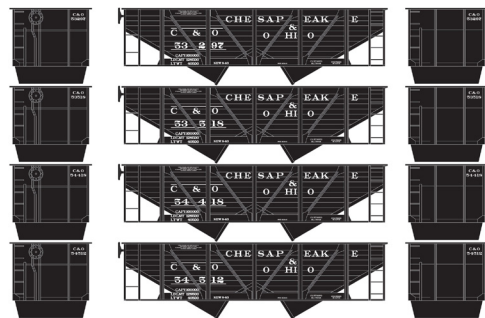

# 34' 2-Bay Composite Hopper Chicago Burlington & Quincy

Announced 09.25.15  
Available for Backorder

ETA: August 2016

**\$20.98** Individual

RND70234

HO 34' 2-Bay Composite Hopper w/Coal Load, CB&Q #194822

**\$79.98** 4-Pack

RND70235  
RND70236

HO 34' 2-Bay Composite Hopper w/Coal Load, CB&Q #1 (4)  
HO 34' 2-Bay Composite Hopper w/Coal Load, CB&Q #2 (4)

# Chesapeake & Ohio

**\$20.98** Individual

RND70231

HO 34' 2-Bay Composite Hopper w/Coal Load, C&O #53145

**\$79.98** 4-Pack

RND70232  
RND70233

HO 34' 2-Bay Composite Hopper w/Coal Load, C&O #1 (4)  
HO 34' 2-Bay Composite Hopper w/Coal Load, C&O #2 (4)