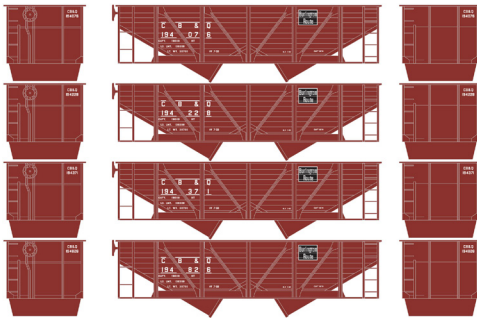

# 34' 2-Bay Composite Hopper Santa Fe

Announced 09.25.15  
Available for Backorder

ETA: August 2016

**\$20.98** Individual

RND70225

HO 34' 2-Bay Composite Hopper w/Coal Load, SF #180622

**\$79.98** 4-Pack

RND70226  
RND70227

# Baltimore & Ohio

**\$20.98** Individual

RND70228

HO 34' 2-Bay Composite Hopper w/Coal Load, B&O #30202

**\$79.98** 4-Pack

RND70229  
RND70230

HO 34' 2-Bay Composite Hopper w/Coal Load, B&O #1 (4)  
HO 34' 2-Bay Composite Hopper w/Coal Load, B&O #2 (4)

# 34' 2-Bay Composite Hopper Chicago Burlington & Quincy

Announced 09.25.15  
Available for Backorder

ETA: August 2016

**\$20.98** Individual

RND70234

HO 34' 2-Bay Composite Hopper w/Coal Load, CB&Q #194822

**\$79.98** 4-Pack

RND70235  
RND70236

HO 34' 2-Bay Composite Hopper w/Coal Load, CB&Q #1 (4)  
HO 34' 2-Bay Composite Hopper w/Coal Load, CB&Q #2 (4)