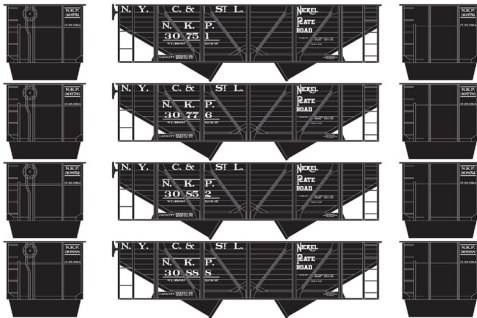

# Chesapeake & Ohio

**\$20.98** Individual

RND70231

HO 34' 2-Bay Composite Hopper w/Coal Load, C&O #53145

**\$79.98** 4-Pack

RND70232  
RND70233

HO 34' 2-Bay Composite Hopper w/Coal Load, C&O #1 (4)  
HO 34' 2-Bay Composite Hopper w/Coal Load, C&O #2 (4)

# 34' 2-Bay Composite Hopper Nickel Plate Road

Announced 09.25.15  
Available for Backorder

ETA: August 2016

**\$20.98** Individual

RND70237

HO 34' 2-Bay Composite Hopper w/Coal Load, NKP #30759

**\$79.98** 4-Pack