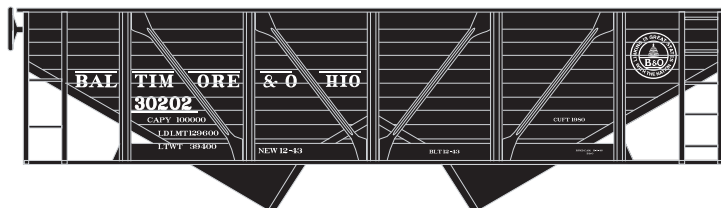

Baltimore & Ohio

$20.98 Individual

RND70228

HO 34' 2-Bay Composite Hopper w/Coal Load, B&O #30202