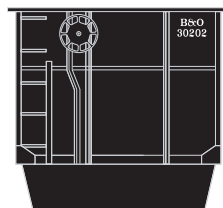

Baltimore & Ohio