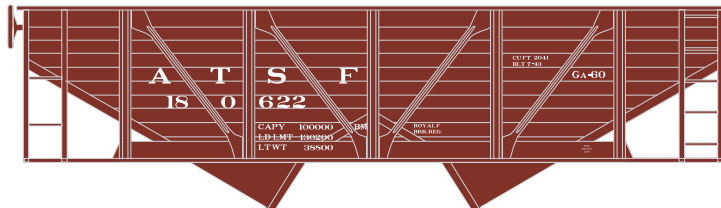

# 34' 2-Bay Composite Hopper Santa Fe

Announced 09.25.15  
Available for Backorder

ETA: August 2016

**\$20.98** Individual

RND70225

HO 34' 2-Bay Composite Hopper w/Coal Load, SF #180622

**\$79.98** 4-Pack

RND70226  
RND70227

HO 34' 2-Bay Composite Hopper w/Coal Load, SF #1 (4)  
HO 34' 2-Bay Composite Hopper w/Coal Load, SF #2 (4)

# Baltimore & Ohio

**\$20.98** Individual

RND70228

HO 34' 2-Bay Composite Hopper w/Coal Load, B&O #30202

**\$79.98** 4-Pack

RND70229  
RND70230

HO 34' 2-Bay Composite Hopper w/Coal Load, B&O #1 (4)  
HO 34' 2-Bay Composite Hopper w/Coal Load, B&O #2 (4)