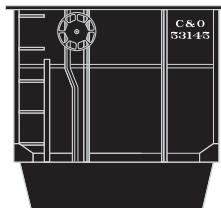

Chesapeake & Ohio