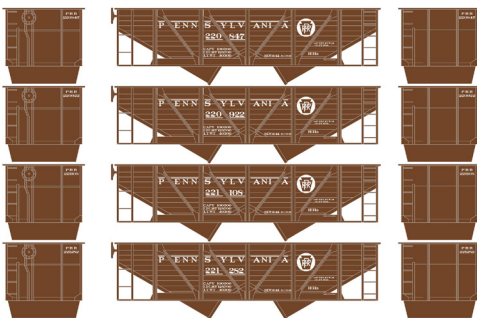

# 34' 2-Bay Composite Hopper Santa Fe

Announced 09.25.15  
Available for Backorder

ETA: August 2016

**\$20.98** Individual

RND70225

HO 34' 2-Bay Composite Hopper w/Coal Load, SF #180622

**\$79.98** 4-Pack

RND70226  
RND70227

RND70238  
RND70239

HO 34' 2-Bay Composite Hopper w/Coal Load, NKP #1 (4)  
HO 34' 2-Bay Composite Hopper w/Coal Load, NKP #2 (4)

# Pennsylvania

**\$20.98** Individual

RND70240

HO 34' 2-Bay Composite Hopper w/Coal Load, PRR #220849

**\$79.98** 4-Pack

RND70241  
RND70242

HO 34' 2-Bay Composite Hopper w/Coal Load, PRR #1 (4)  
HO 34' 2-Bay Composite Hopper w/Coal Load, PRR #2 (4)