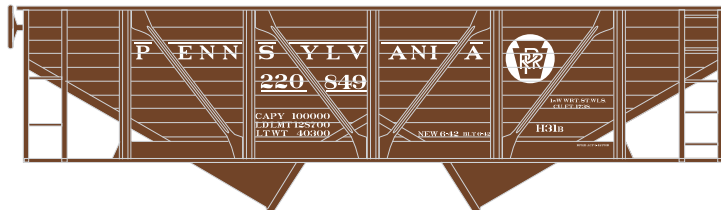

Pennsylvania

$20.98 Individual

RND70240

HO 34' 2-Bay Composite Hopper w/Coal Load, PRR #220849