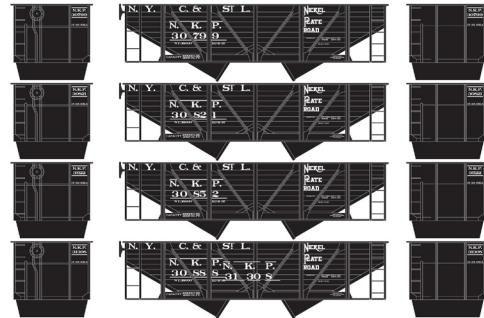

# 34' 2-Bay Composite Hopper Nickel Plate Road

Announced 09.25.15  
Available for Backorder

ETA: August 2016

**\$20.98** Individual

RND70237

HO 34' 2-Bay Composite Hopper w/Coal Load, NKP #30759

**\$79.98** 4-Pack