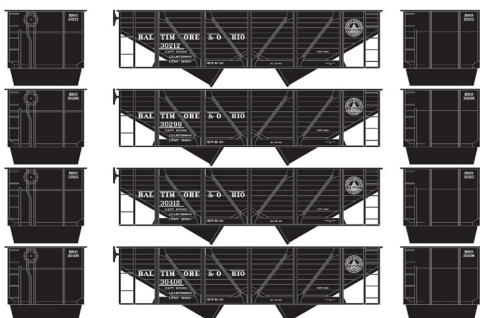

# 34' 2-Bay Composite Hopper Santa Fe

Announced 09.25.15  
Available for Backorder

ETA: August 2016

**\$20.98** Individual

RND70225

HO 34' 2-Bay Composite Hopper w/Coal Load, SF #180622

**\$79.98** 4-Pack

RND70226  
RND70227

HO 34' 2-Bay Composite Hopper w/Coal Load, SF #1 (4)  
HO 34' 2-Bay Composite Hopper w/Coal Load, SF #2 (4)

# Baltimore & Ohio

**\$20.98** Individual

RND70228

HO 34' 2-Bay Composite Hopper w/Coal Load, B&O #30202

**\$79.98** 4-Pack

RND70229  
RND70230

HO 34' 2-Bay Composite Hopper w/Coal Load, B&O #1 (4)  
HO 34' 2-Bay Composite Hopper w/Coal Load, B&O #2 (4)