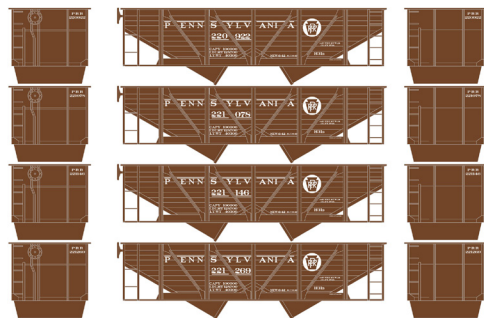

RND70238  
RND70239

HO 34' 2-Bay Composite Hopper w/Coal Load, NKP #1 (4)  
HO 34' 2-Bay Composite Hopper w/Coal Load, NKP #2 (4)

# Pennsylvania

**\$20.98** Individual

RND70240

HO 34' 2-Bay Composite Hopper w/Coal Load, PRR #220849

**\$79.98** 4-Pack

RND70241  
RND70242

HO 34' 2-Bay Composite Hopper w/Coal Load, PRR #1 (4)  
HO 34' 2-Bay Composite Hopper w/Coal Load, PRR #2 (4)