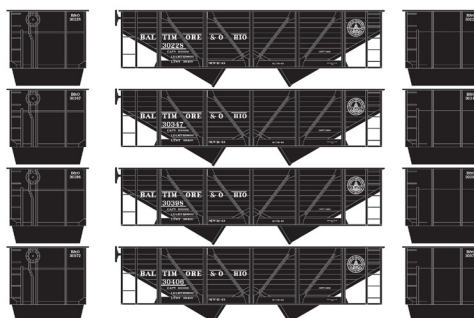

# 34' 2-Bay Composite Hopper Santa Fe

Announced 09.25.15  
Available for Backorder

ETA: August 2016

**\$20.98** Individual

RND70225

HO 34' 2-Bay Composite Hopper w/Coal Load, SF #180622

**\$79.98** 4-Pack

RND70226  
RND70227

HO 34' 2-Bay Composite Hopper w/Coal Load, SF #1 (4)  
HO 34' 2-Bay Composite Hopper w/Coal Load, SF #2 (4)

# Baltimore & Ohio

**\$20.98** Individual

RND70228

HO 34' 2-Bay Composite Hopper w/Coal Load, B&O #30202

**\$79.98** 4-Pack

RND70229  
RND70230

HO 34' 2-Bay Composite Hopper w/Coal Load, B&O #1 (4)  
HO 34' 2-Bay Composite Hopper w/Coal Load, B&O #2 (4)