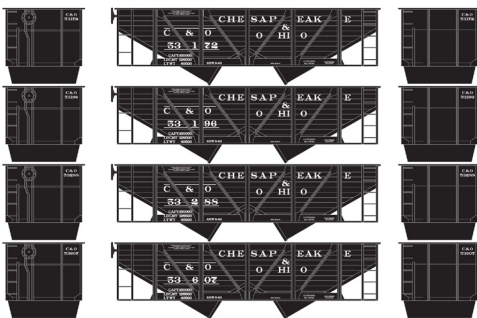

# 34' 2-Bay Composite Hopper Chicago Burlington & Quincy

Announced 09.25.15  
Available for Backorder

ETA: August 2016

**\$20.98** Individual

RND70234

HO 34' 2-Bay Composite Hopper w/Coal Load, CB&Q #194822

**\$79.98** 4-Pack

RND70235  
RND70236

HO 34' 2-Bay Composite Hopper w/Coal Load, CB&Q #1 (4)  
HO 34' 2-Bay Composite Hopper w/Coal Load, CB&Q #2 (4)

# Chesapeake & Ohio

**\$20.98** Individual

RND70231

HO 34' 2-Bay Composite Hopper w/Coal Load, C&O #53145

**\$79.98** 4-Pack

RND70232  
RND70233

HO 34' 2-Bay Composite Hopper w/Coal Load, C&O #1 (4)  
HO 34' 2-Bay Composite Hopper w/Coal Load, C&O #2 (4)