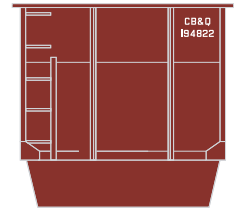

# 34' 2-Bay Composite Hopper Santa Fe

Announced 09.25.15  
Available for Backorder

ETA: August 2016

**\$20.98** Individual

RND70225

HO 34' 2-Bay Composite Hopper w/Coal Load, SF #180622

**\$79.98** 4-Pack

RND70226  
RND70227

# Baltimore & Ohio

**\$20.98** Individual

RND70228

HO 34' 2-Bay Composite Hopper w/Coal Load, B&O #30202

**\$79.98** 4-Pack

RND70229  
RND70230

HO 34' 2-Bay Composite Hopper w/Coal Load, B&O #1 (4)  
HO 34' 2-Bay Composite Hopper w/Coal Load, B&O #2 (4)

# 34' 2-Bay Composite Hopper Chicago Burlington & Quincy

Announced 09.25.15  
Available for Backorder

ETA: August 2016

**\$20.98** Individual

RND70234

HO 34' 2-Bay Composite Hopper w/Coal Load, CB&Q #194822