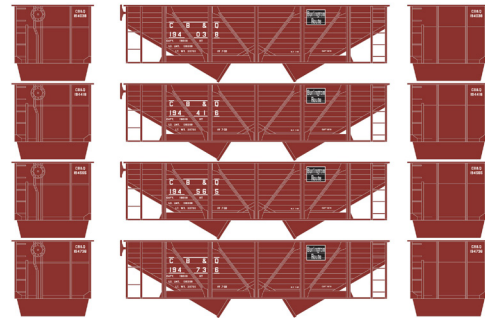

# 34' 2-Bay Composite Hopper Santa Fe

Announced 09.25.15  
Available for Backorder

ETA: August 2016

**\$20.98** Individual

RND70225

HO 34' 2-Bay Composite Hopper w/Coal Load, SF #180622

**\$79.98** 4-Pack

RND70226  
RND70227

# Baltimore & Ohio

**\$20.98** Individual

RND70228

HO 34' 2-Bay Composite Hopper w/Coal Load, B&O #30202

**\$79.98** 4-Pack

RND70229  
RND70230

HO 34' 2-Bay Composite Hopper w/Coal Load, B&O #1 (4)  
HO 34' 2-Bay Composite Hopper w/Coal Load, B&O #2 (4)

# 34' 2-Bay Composite Hopper Chicago Burlington & Quincy

Announced 09.25.15  
Available for Backorder

ETA: August 2016

**\$20.98** Individual

RND70234

HO 34' 2-Bay Composite Hopper w/Coal Load, CB&Q #194822

**\$79.98** 4-Pack

RND70235  
RND70236

HO 34' 2-Bay Composite Hopper w/Coal Load, CB&Q #1 (4)  
HO 34' 2-Bay Composite Hopper w/Coal Load, CB&Q #2 (4)