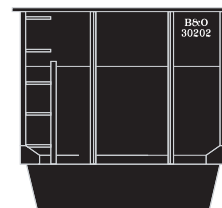

Baltimore & Ohio