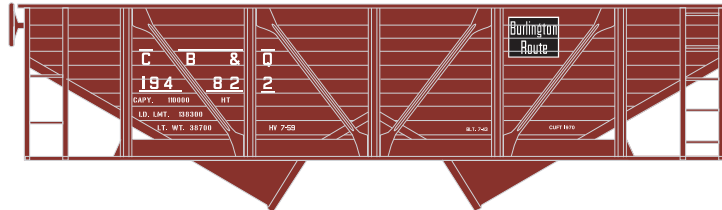

# 34' 2-Bay Composite Hopper Santa Fe

Announced 09.25.15  
Available for Backorder

ETA: August 2016

**\$20.98** Individual

RND70225

HO 34' 2-Bay Composite Hopper w/Coal Load, SF #180622

**\$79.98** 4-Pack

RND70226  
RND70227

# Baltimore & Ohio

**\$20.98** Individual

RND70228

HO 34' 2-Bay Composite Hopper w/Coal Load, B&O #30202

**\$79.98** 4-Pack

RND70229  
RND70230

HO 34' 2-Bay Composite Hopper w/Coal Load, B&O #1 (4)  
HO 34' 2-Bay Composite Hopper w/Coal Load, B&O #2 (4)

# 34' 2-Bay Composite Hopper Chicago Burlington & Quincy

Announced 09.25.15  
Available for Backorder

ETA: August 2016

**\$20.98** Individual

RND70234

HO 34' 2-Bay Composite Hopper w/Coal Load, CB&Q #194822