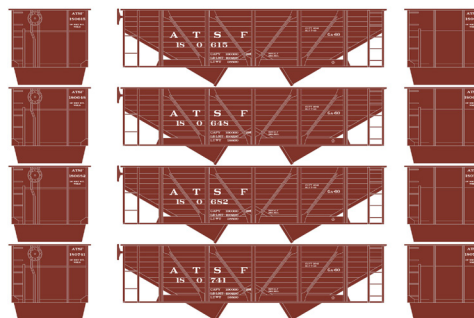

# 34' 2-Bay Composite Hopper Santa Fe

Announced 09.25.15  
Available for Backorder

ETA: August 2016

**\$20.98** Individual

RND70225

HO 34' 2-Bay Composite Hopper w/Coal Load, SF #180622

**\$79.98** 4-Pack

RND70226  
RND70227

HO 34' 2-Bay Composite Hopper w/Coal Load, SF #1 (4)  
HO 34' 2-Bay Composite Hopper w/Coal Load, SF #2 (4)

# Baltimore & Ohio

**\$20.98** Individual

RND70228

HO 34' 2-Bay Composite Hopper w/Coal Load, B&O #30202

**\$79.98** 4-Pack

RND70229  
RND70230

HO 34' 2-Bay Composite Hopper w/Coal Load, B&O #1 (4)  
HO 34' 2-Bay Composite Hopper w/Coal Load, B&O #2 (4)