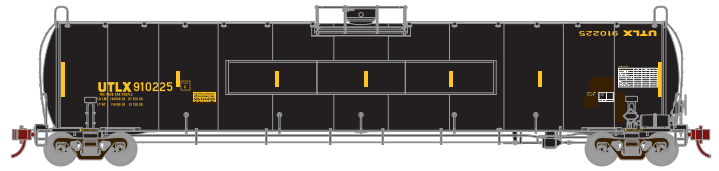

Union Tank Car

ATHG25591	UTLX #910225	Era: Mid 2000s+
ATHG25592	UTLX #910227/910235/910239	
ATHG25593	UTLX #910576/910800/910809	

Blank placards