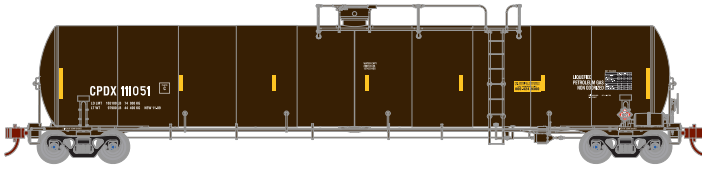

Chevron USA

ATHG25594	CPDX #11051	Era: 2021+
ATHG25595	CPDX #111004/111016/111054	
ATHG25596	CPDX #11070/11075/11081	

Placarded with UN number 1075 for LPG Gas, Non-Odorized