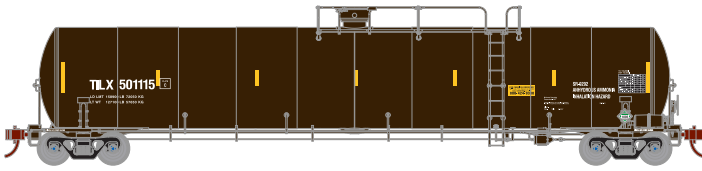

Trinity Industries Leasing

ATHG25588	TILX #501115	Era: 2017+
ATHG25589	TILX #501120/501132/501147	
ATHG25590	TILX #501123/501129/501148	

Placarded with UN number 1005 for Anhydrous Ammonia